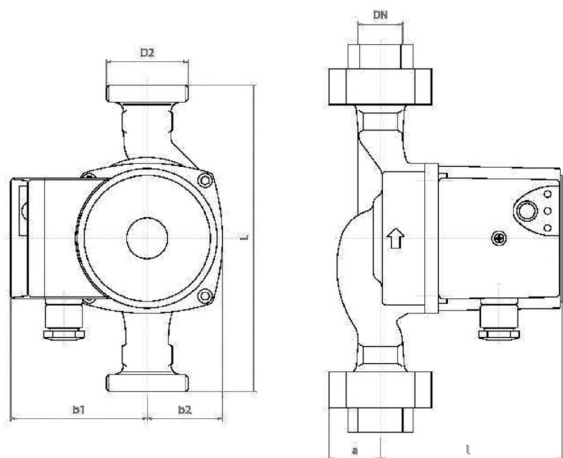

## Pump NMTD SMART 40/40 F

Pump NMTD SMART 40/40 F  
Group NMT SMART / Electronically regulated circulating pump

Purpose Heating, Climatisation

Code 979523550	Power supply 1 ~ 230V, 50Hz
Q max (m <sup>3</sup> /h) 7,5	RPM 2800
H max (m) 4,0	Motor power(W) 10-60
Declared height PN 10	Declared current(A) 0,1-0,5
Fluid temp. 2÷110°C	Insulation class H
DN 1(mm) 32	Declared protection IP 44 (IEC 144)
DN 2(mm) 32	Casing material Grey cast iron
Connector DN 40	Weight (kg) 11,0
Conectors position Inline(0°)	Casing construction Double casing

L=130  
DN=15  
b1=80  
b2=48  
l=108  
a=27  
D2=1"