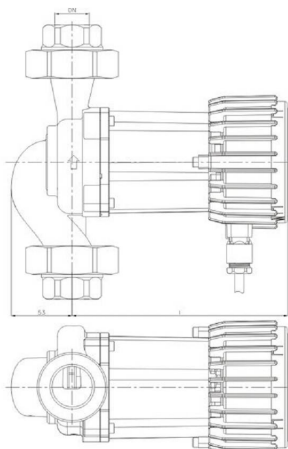

Purpose Heating, Climatisation

Code 979523485	Power supply 1 ~ 230V, 50Hz
Q max (m³/h) 10,0	RPM 4000
H max (m) 8,0	Motor power(W) 10-140
Declared height PN 10	Declared current(A) 0,1-1,15
Fluid temp. 2+110°C	Insulation class H
DN 1(mm) 32	Declared protection IP 44 (IEC 144)
DN 2(mm) 32	Casing material Grey cast iron
Connector G 2"	Weight (kg) 4,1
Conectors position Inline(0°)	Casing construction Single casing

L=180
I=190
DN=25
D2=1 1/2"