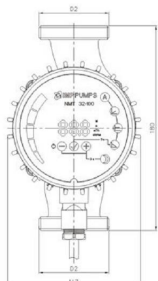

Purpose Heating, Climatisation

Code 979523485	Power supply 1 ~ 230V, 50Hz
Q max (m³/h) 10,0	RPM 4000
H max (m) 8,0	Motor power(W) 10-140
Declared height PN 10	Declared current(A) 0,1-1,15
Fluid temp. 2+110°C	Insulation class H
DN 1(mm) 32	Declared protection IP 44 (IEC 144)
DN 2(mm) 32	Casing material Grey cast iron
Connector G 2"	Weight (kg) 4,1
Conectors position Inline(0°)	Casing construction Single casing

L=180
I=190
DN=25
D2=1 1/2"