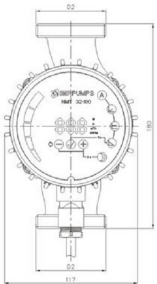

Purpose Heating, Climatisation

Code 979523481	Power supply 1 ~ 230V, 50Hz
Q max (m ³ /h) 9,0	RPM 3400
H max (m) 6,0	Motor power(W) 10-90
Declared height PN 10	Declared current(A) 0,1-0,75
Fluid temp. 2+110°C	Insulation class H
DN 1(mm) 32	Declared protection IP 44 (IEC 144)
DN 2(mm) 32	Casing material Grey cast iron
Connector G 2"	Weight (kg) 4,1
Conectors position Inline(0°)	Casing construction Single casing

L=180
I=190
DN=25
D2=1 1/2"