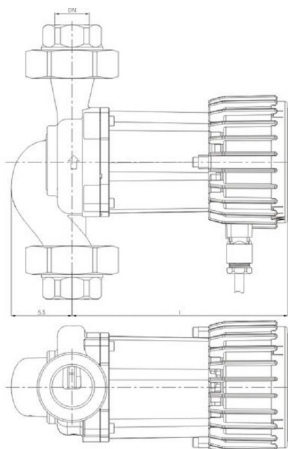

Purpose Heating, Climatisation

Code 979523478	Power supply 1 ~ 230V, 50Hz
Q max (m³/h) 7,5	RPM 2800
H max (m) 4,0	Motor power(W) 10-60
Declared height PN 10	Declared current(A) 0,1-0,5
Fluid temp. 2+110°C	Insulation class H
DN 1(mm) 32	Declared protection IP 44 (IEC 144)
DN 2(mm) 32	Casing material Grey cast iron
Connector G 2"	Weight (kg) 4,1
Conectors position Inline(0°)	Casing construction Single casing

L=180
I=190
DN=25
D2=1 1/2"