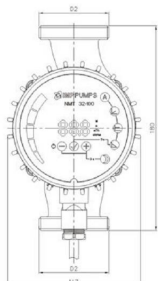

Purpose Heating, Climatisation

Code 979523478	Power supply 1 ~ 230V, 50Hz
Q max (m³/h) 7,5	RPM 2800
H max (m) 4,0	Motor power(W) 10-60
Declared height PN 10	Declared current(A) 0,1-0,5
Fluid temp. 2+110°C	Insulation class H
DN 1(mm) 32	Declared protection IP 44 (IEC 144)
DN 2(mm) 32	Casing material Grey cast iron
Connector G 2"	Weight (kg) 4,1
Conectors position Inline(0°)	Casing construction Single casing

L=180
I=190
DN=25
D2=1 1/2"